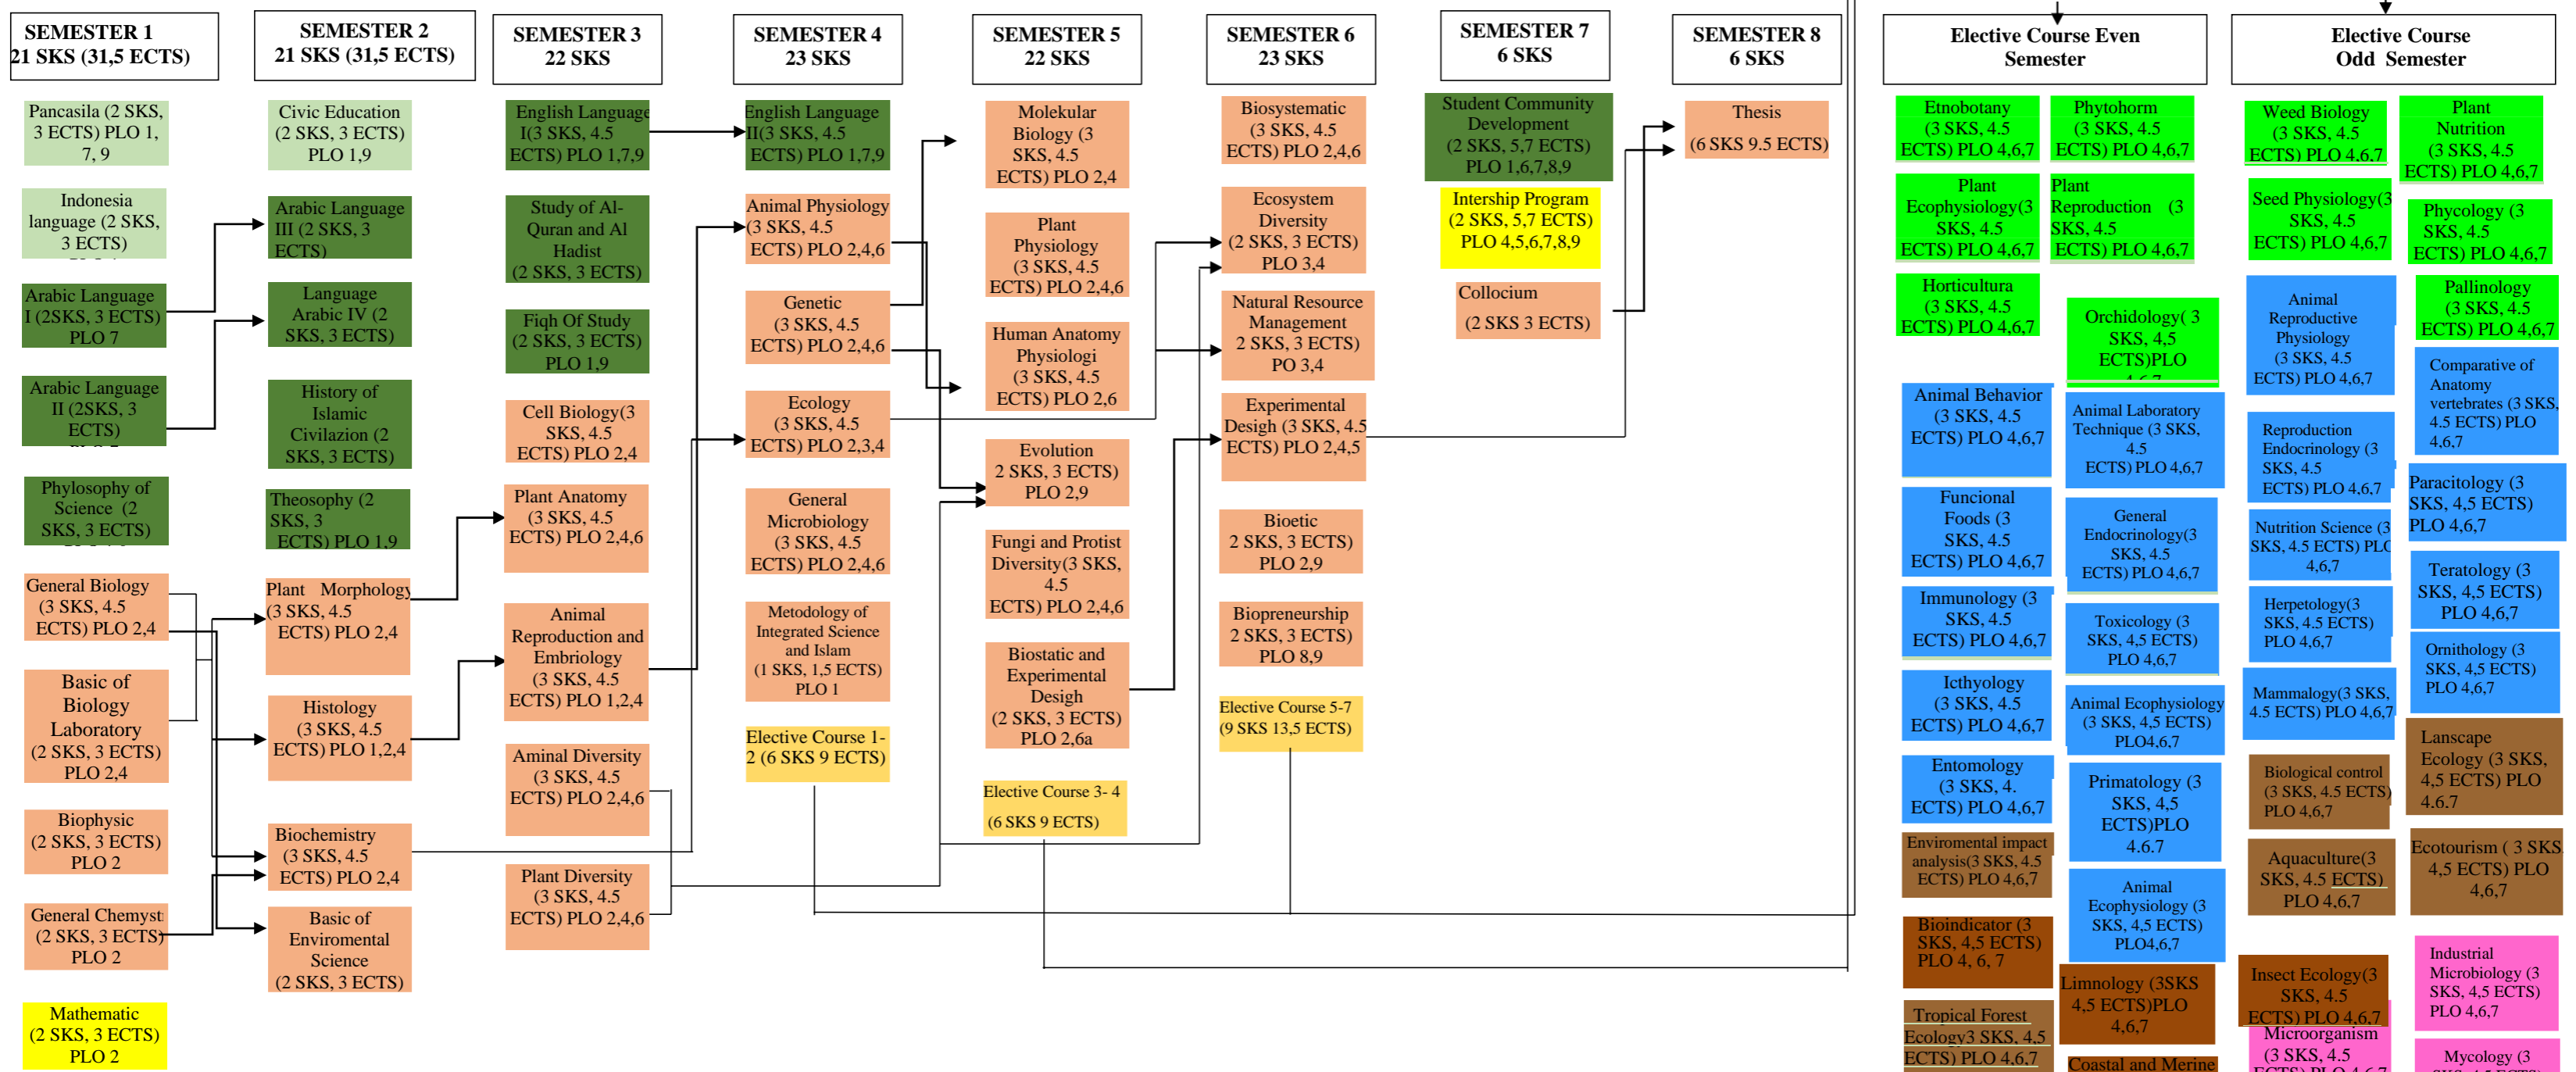

# MAPPING OF COURSE CURRICULUM 2022

## Information:

- General Course
- University Spesific Course
- Faculty Spesific Course
- Study Programme Spesific Course
- Elective Course : Botany
- Elective Course :Zoologi
- Elective Course : Enviromental Ecology
- Elective Course: Microbiology and Biotechnology